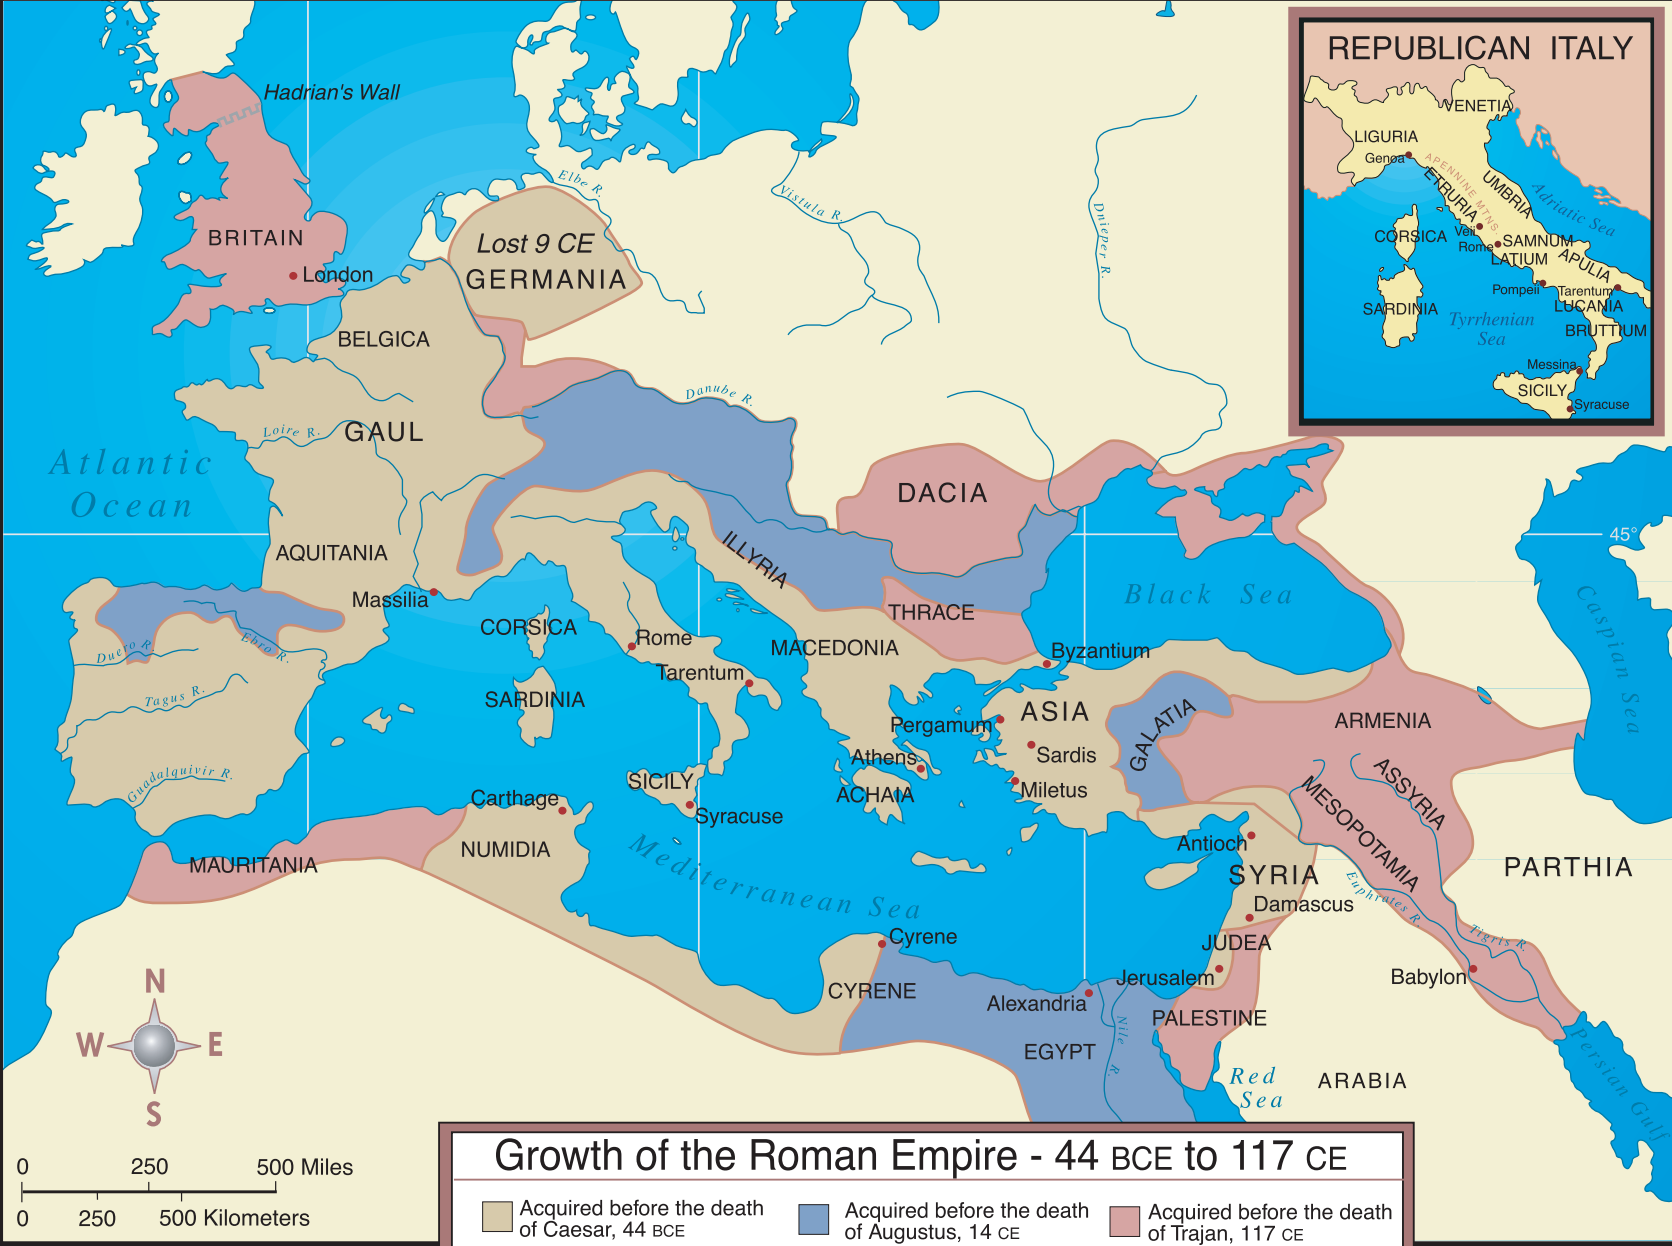

0°

15°

30°

45°

### Growth of the Roman Empire - 44 BCE to 117 CE

- Acquired before the death of Caesar, 44 BCE
- Acquired before the death of Augustus, 14 CE
- Acquired before the death of Trajan, 117 CE